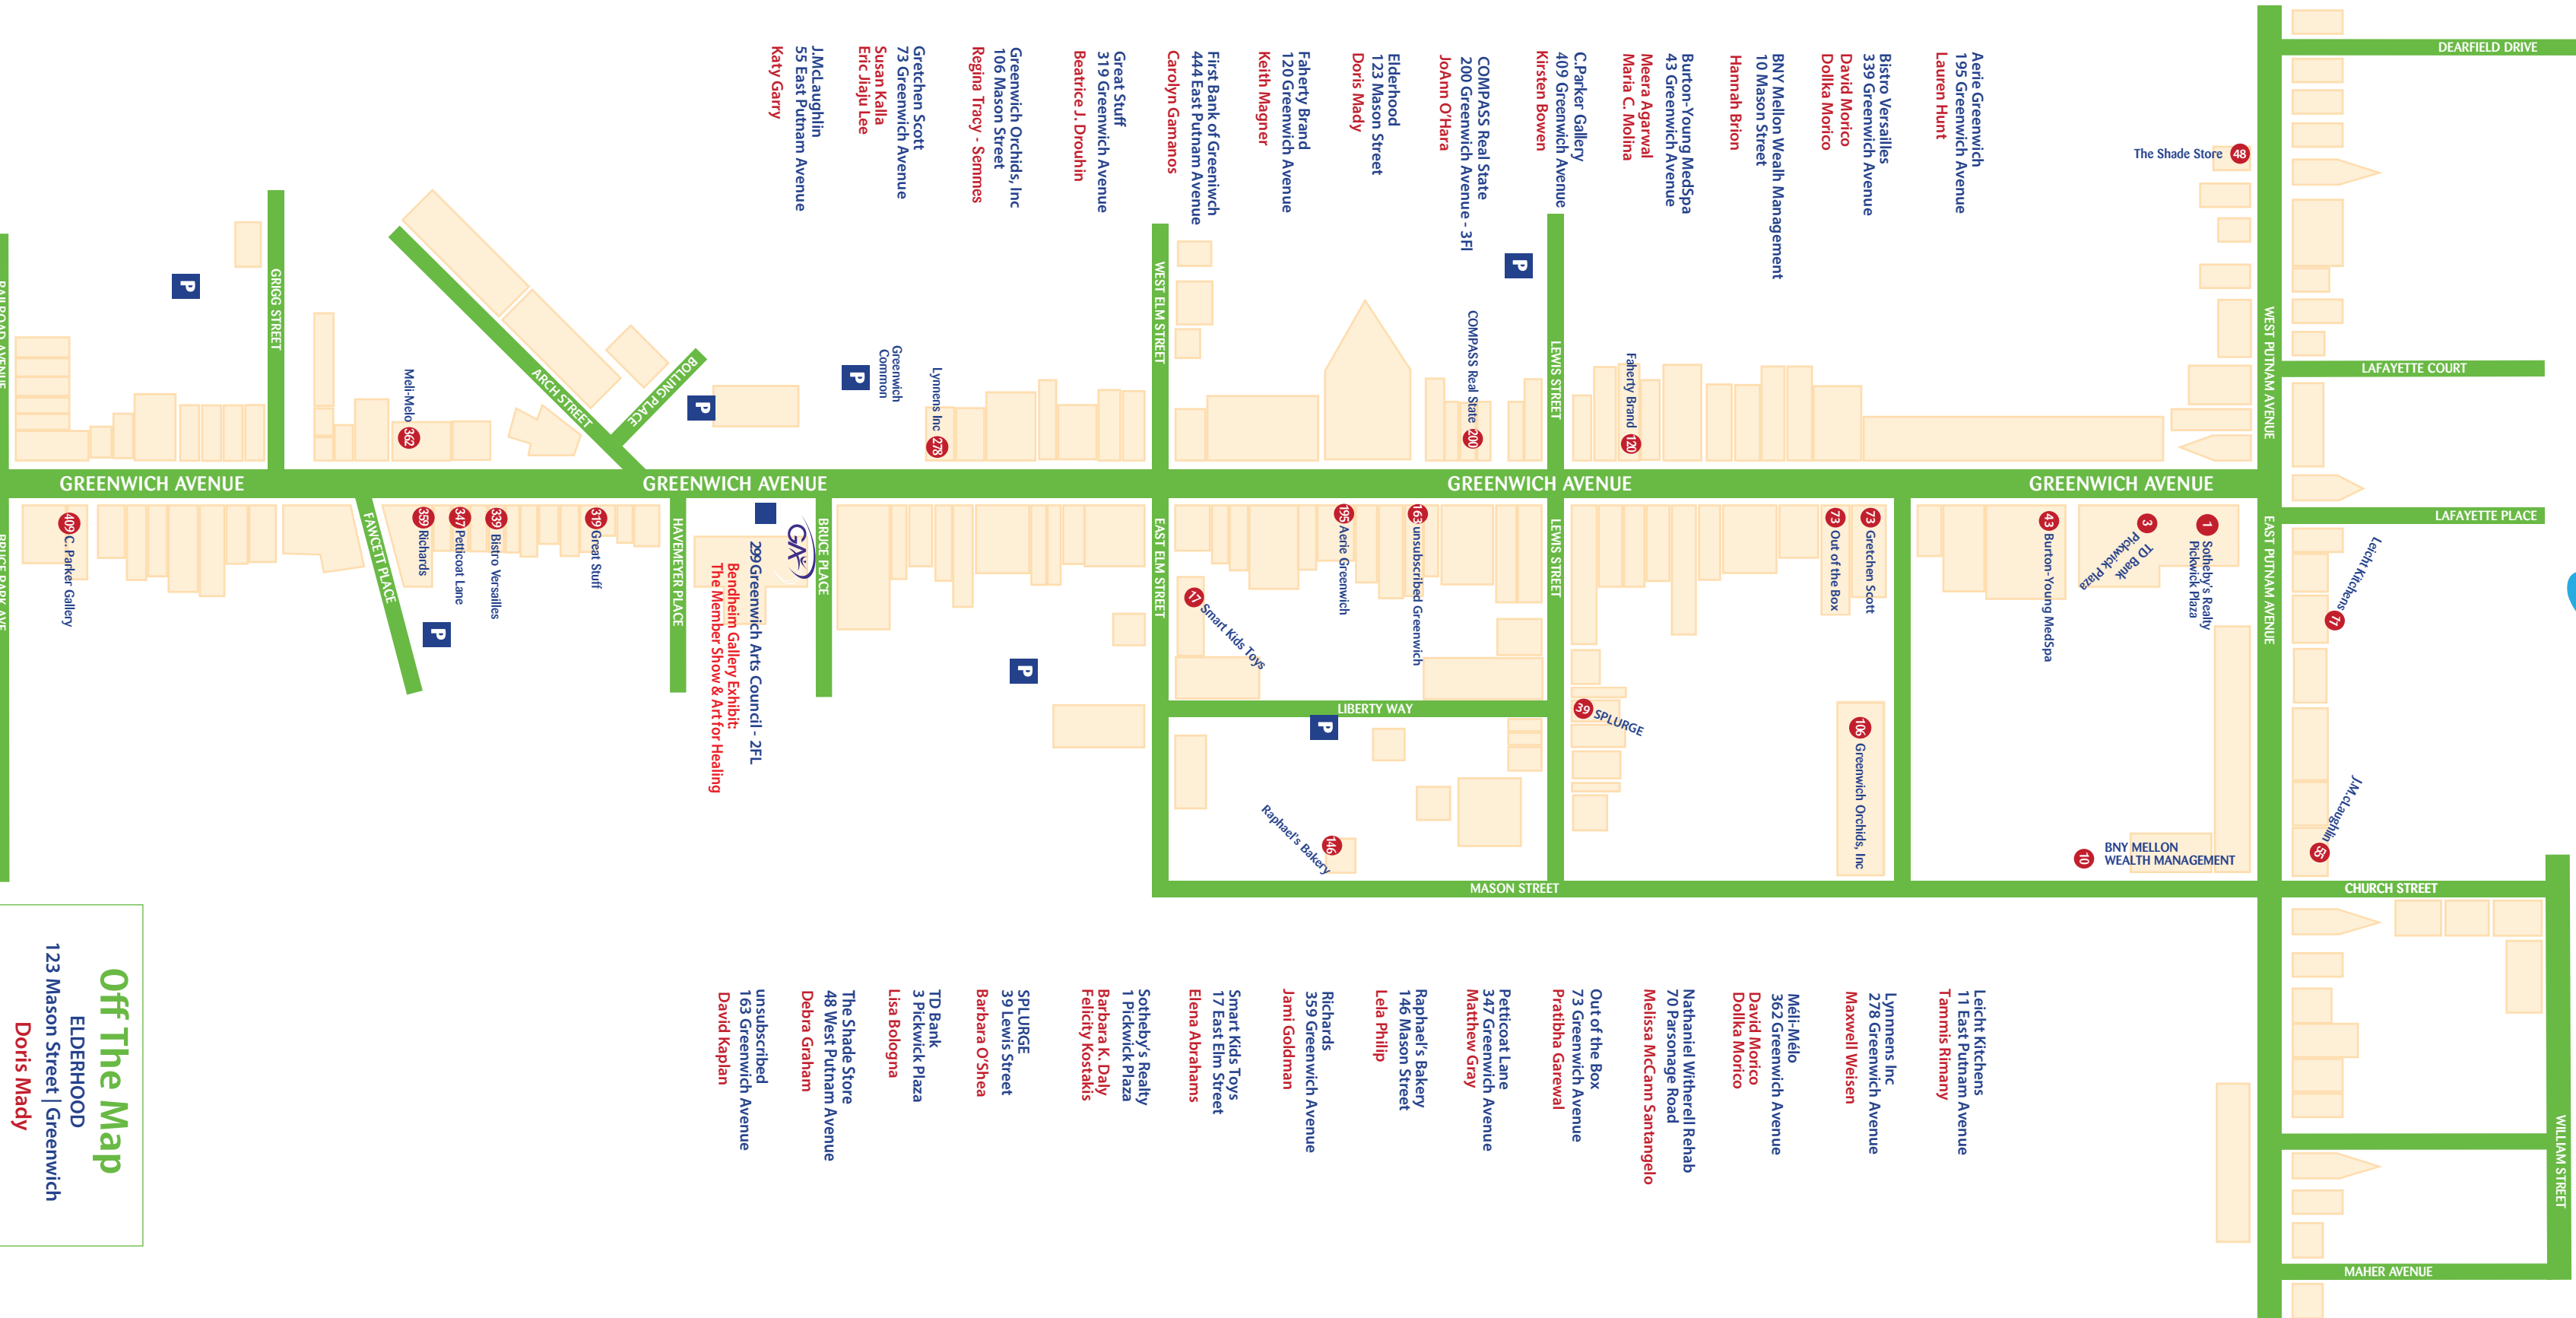

Art to the Avenue, the Greenwich Arts Council's annual spring celebration, turns downtown Greenwich into a strolling art gallery which brings works of art to store windows throughout the month of May. The festival opens each year on the first Thursday in May.

ART to the Avenue

May 4 - 29, 2023

DEARFIELD DRIVE

WEST PUTNAM AVENUE

LAFAYETTE COURT

LAFAYETTE PLACE

EAST PUTNAM AVENUE

CHURCH STREET

MAHER AVENUE

WILLIAM STREET

The Shade Store 48

Leicht Kitchens 71

J.M. McLaughlin 55

Aerie Greenwich 195 Greenwich Avenue
Lauren Hunt

Bistro Versailles 339 Greenwich Avenue
David Morico
Dolika Morico

BNY Mellon Wealth Management 10 Mason Street
Hannah Brion

GREENWICH AVENUE

GREENWICH AVENUE

GREENWICH AVENUE

GREENWICH AVENUE

BRUCE PARK AVE.

Great Stuff

Bistro Versailles

Petticoat Lane